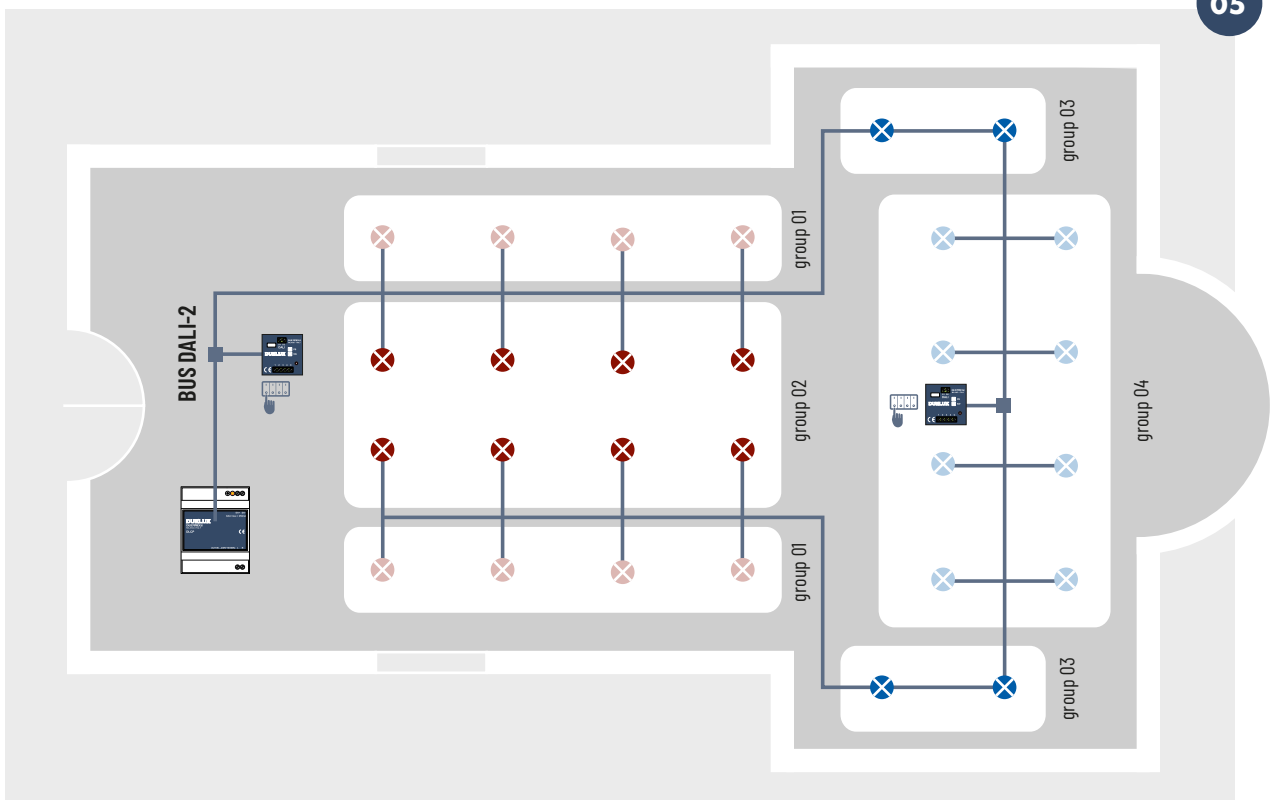

DUELUX

System DALI-2 | © 2021

Church example:

Manual button management

05

⊗ DALI 230 Vac Lamp

DLPB 4 Buttons
DL4SW 4 Switches

DLCP controller module for DALI-2 bus