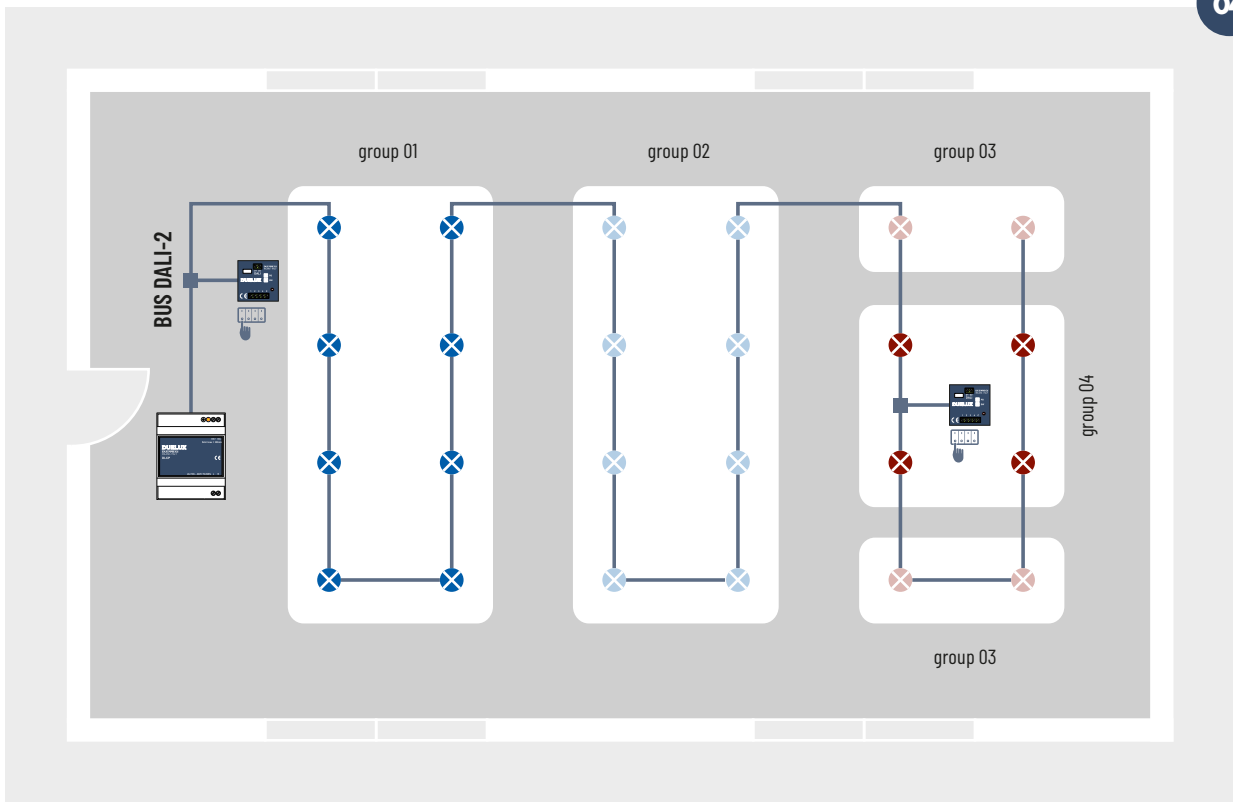

DUELUX

System DALI-2 | © 2021

Conference room example:

Manual button management

04

⊗ DALI 230 Vac Lamp

DLPB 4 Buttons
DL4SW 4 Switches

DLCP controller module for DALI-2 bus