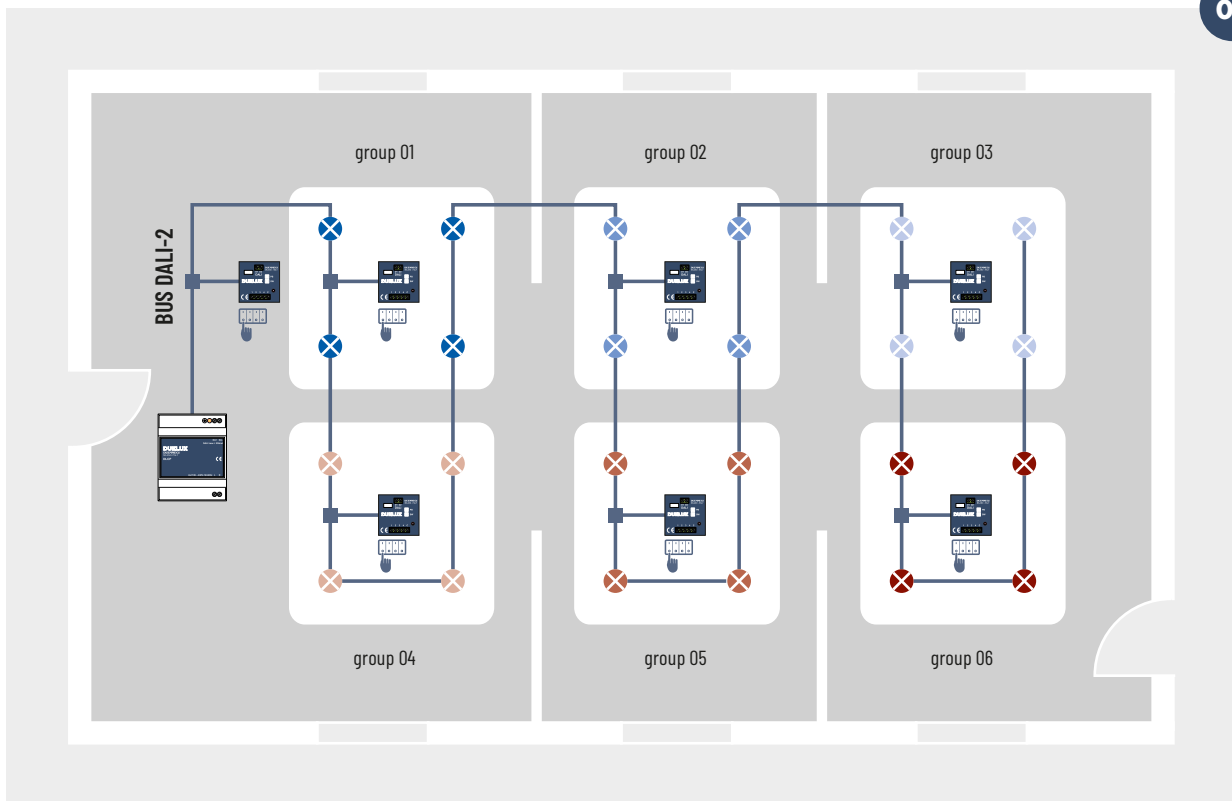

DUELUX

System DALI-2 | © 2021

Office example:

Manual button management

01

 DALI 230 Vac Lamp

 DLPB 4 Buttons
DL4SW 4 Switches

 DLCP controller module for DALI-2 bus