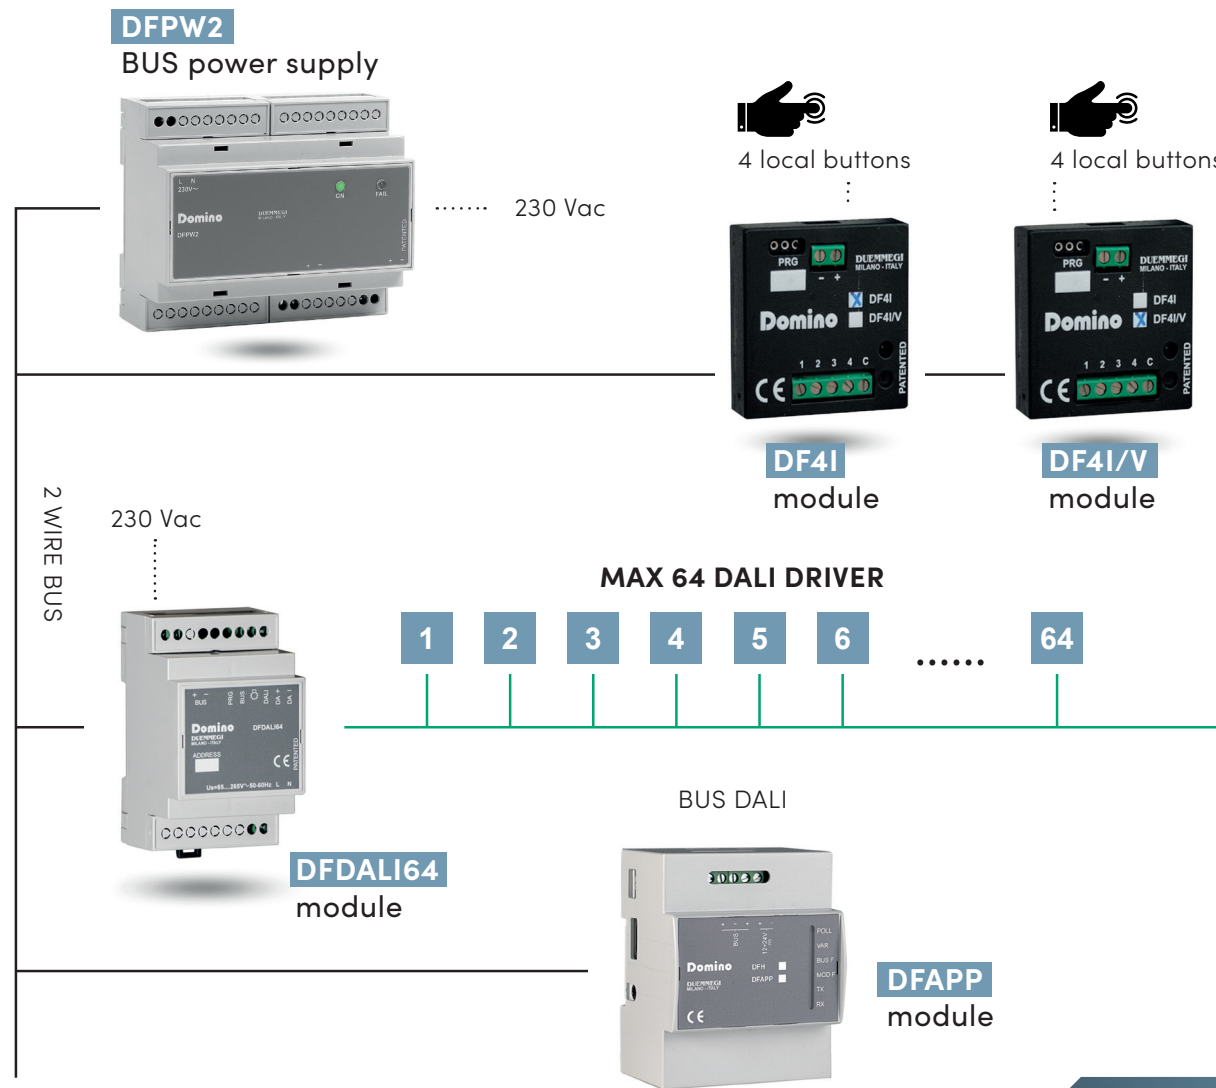

# KIT

# DFSK4

## kit with input modules for recessed box

Manual pushbutton

Domino

**DUEMMEGI**  
HOME AND BUILDING AUTOMATION