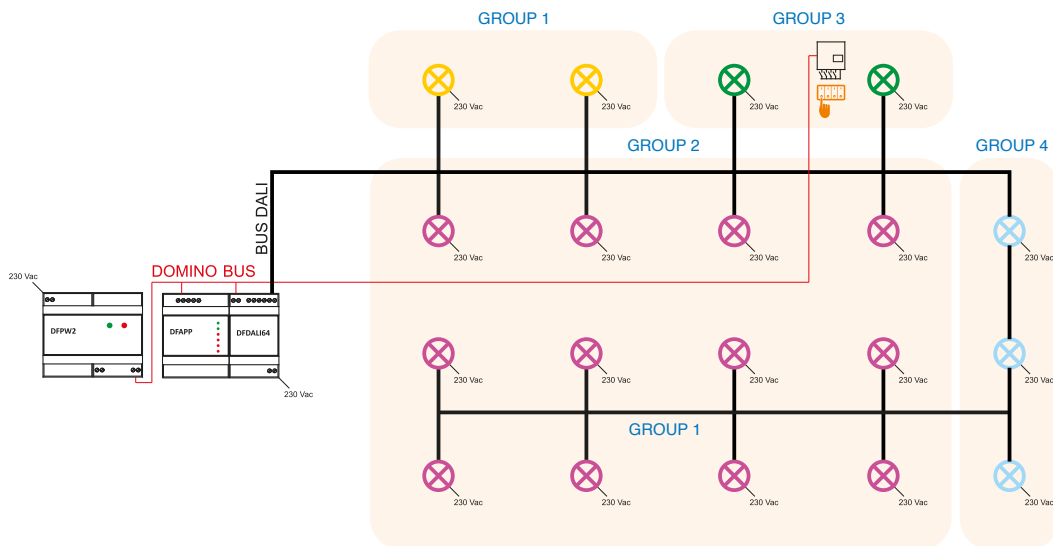

DALI FAST SYSTEM

Shop example:

Manual button management

⊗ DALI lamp

DF4I 4 digital IN module
DF4I/V 4 digital IN + virtual module