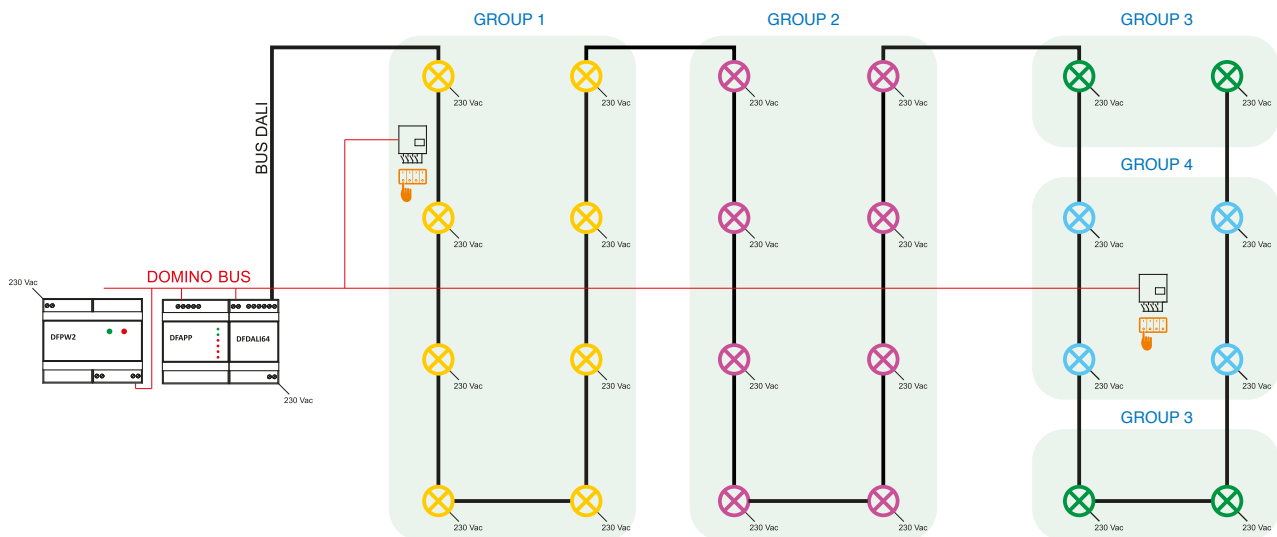

DALI FAST SYSTEM

Conference room example:

Manual button management

-  DALI lamp
-  DF41 4 digital IN module
-  DF41/V 4 digital IN + virtual module