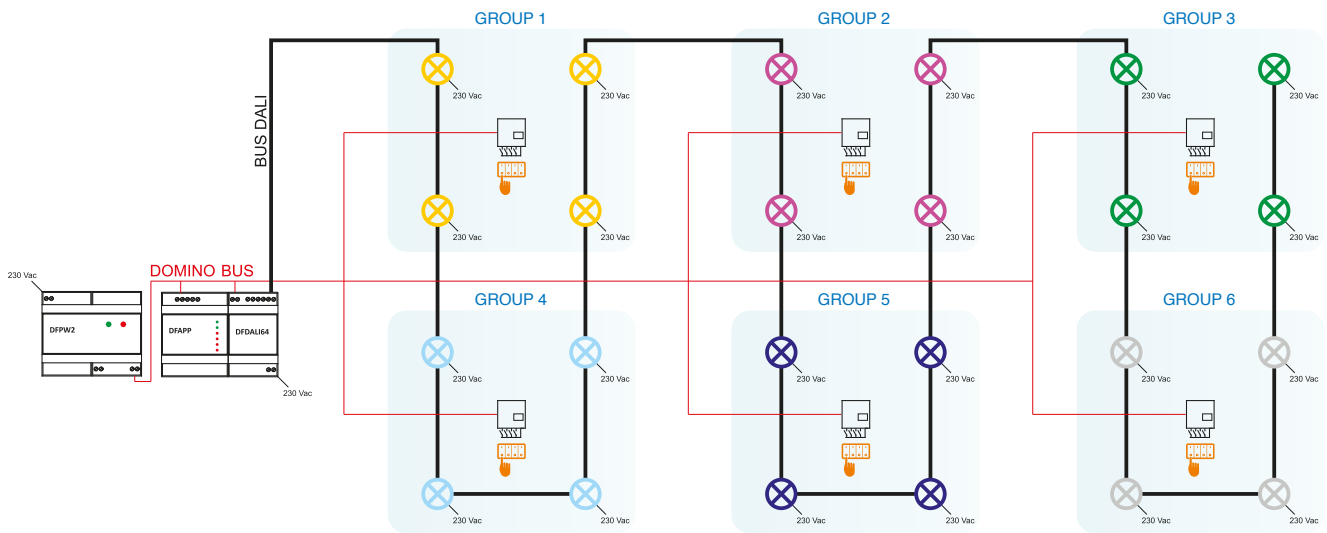

# DALI FAST SYSTEM

Office example:

Manual button management

-  DALI lamp
-  DF4I/V 4 digital IN + virtual module